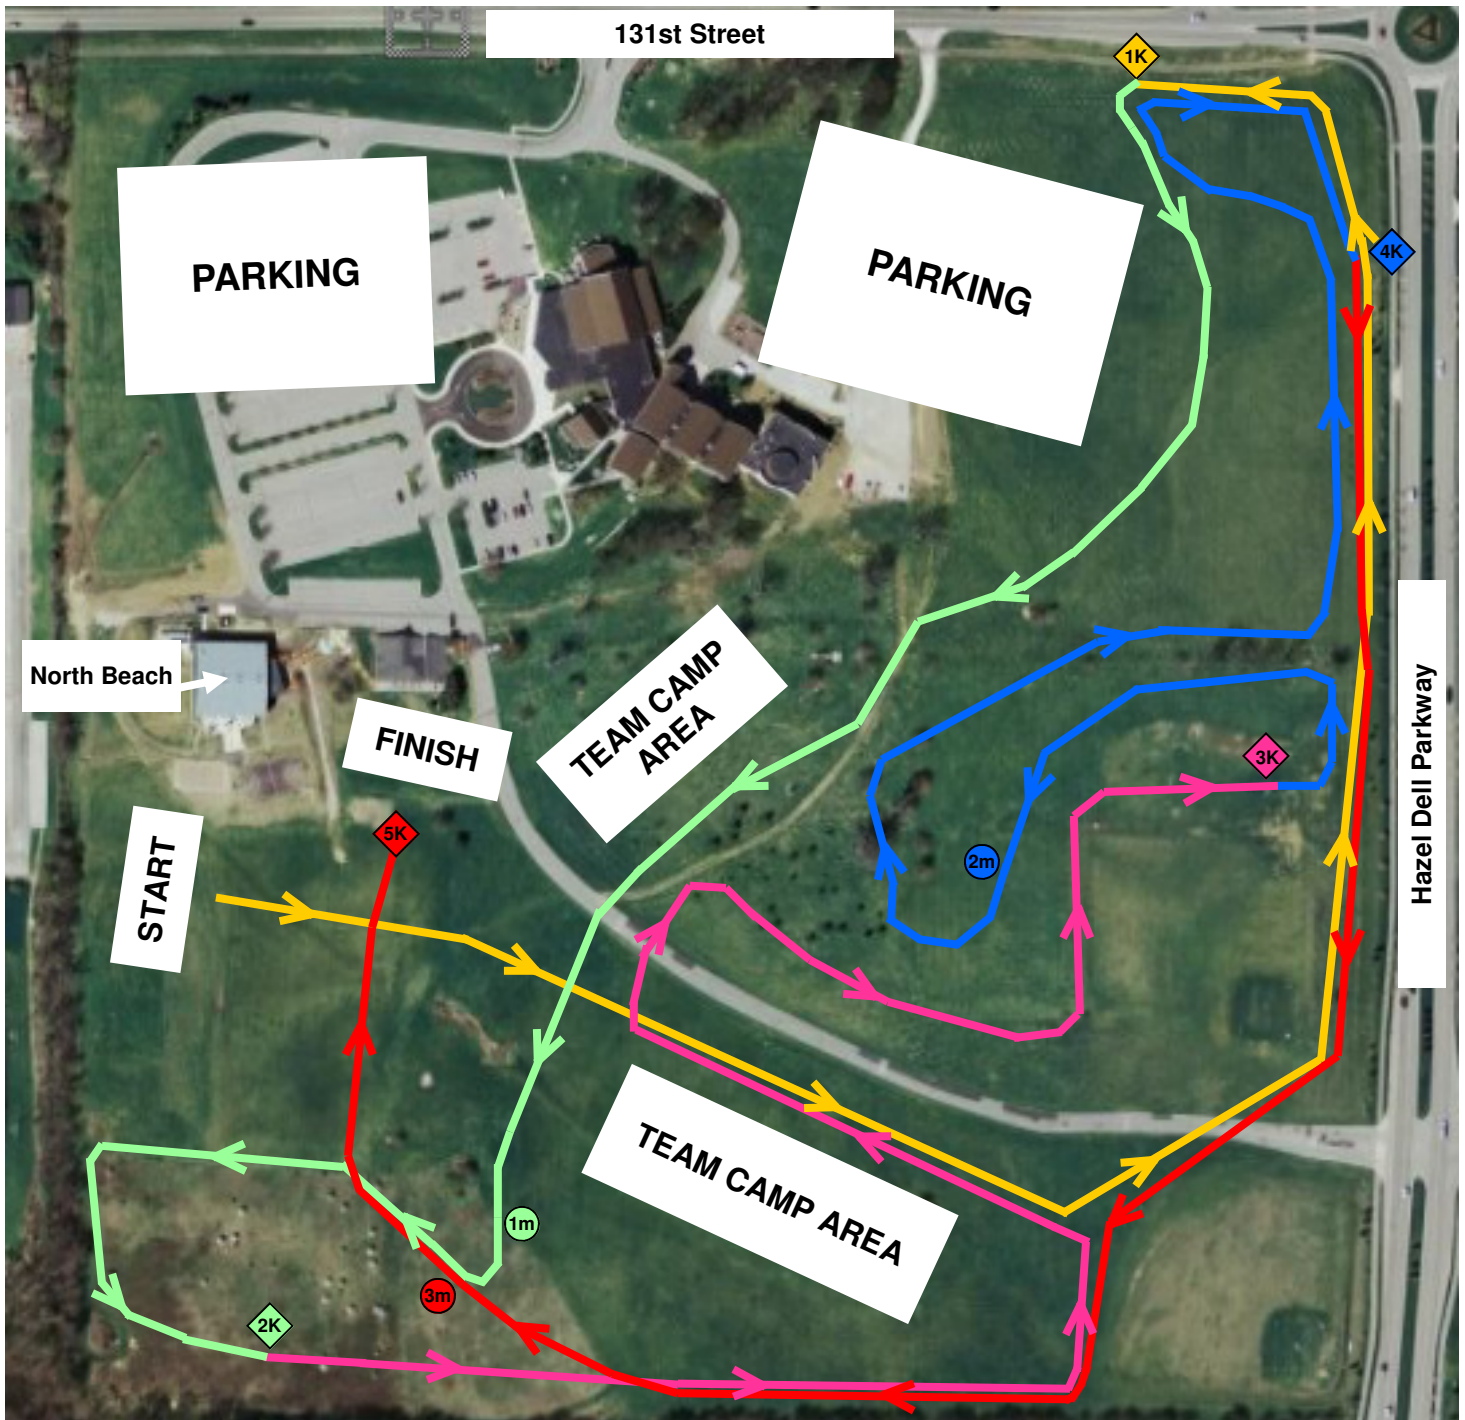

5 km course map

© 2007 Europa Technologies

FOLLOW DIRECTIONAL SIGNS ON COURSE